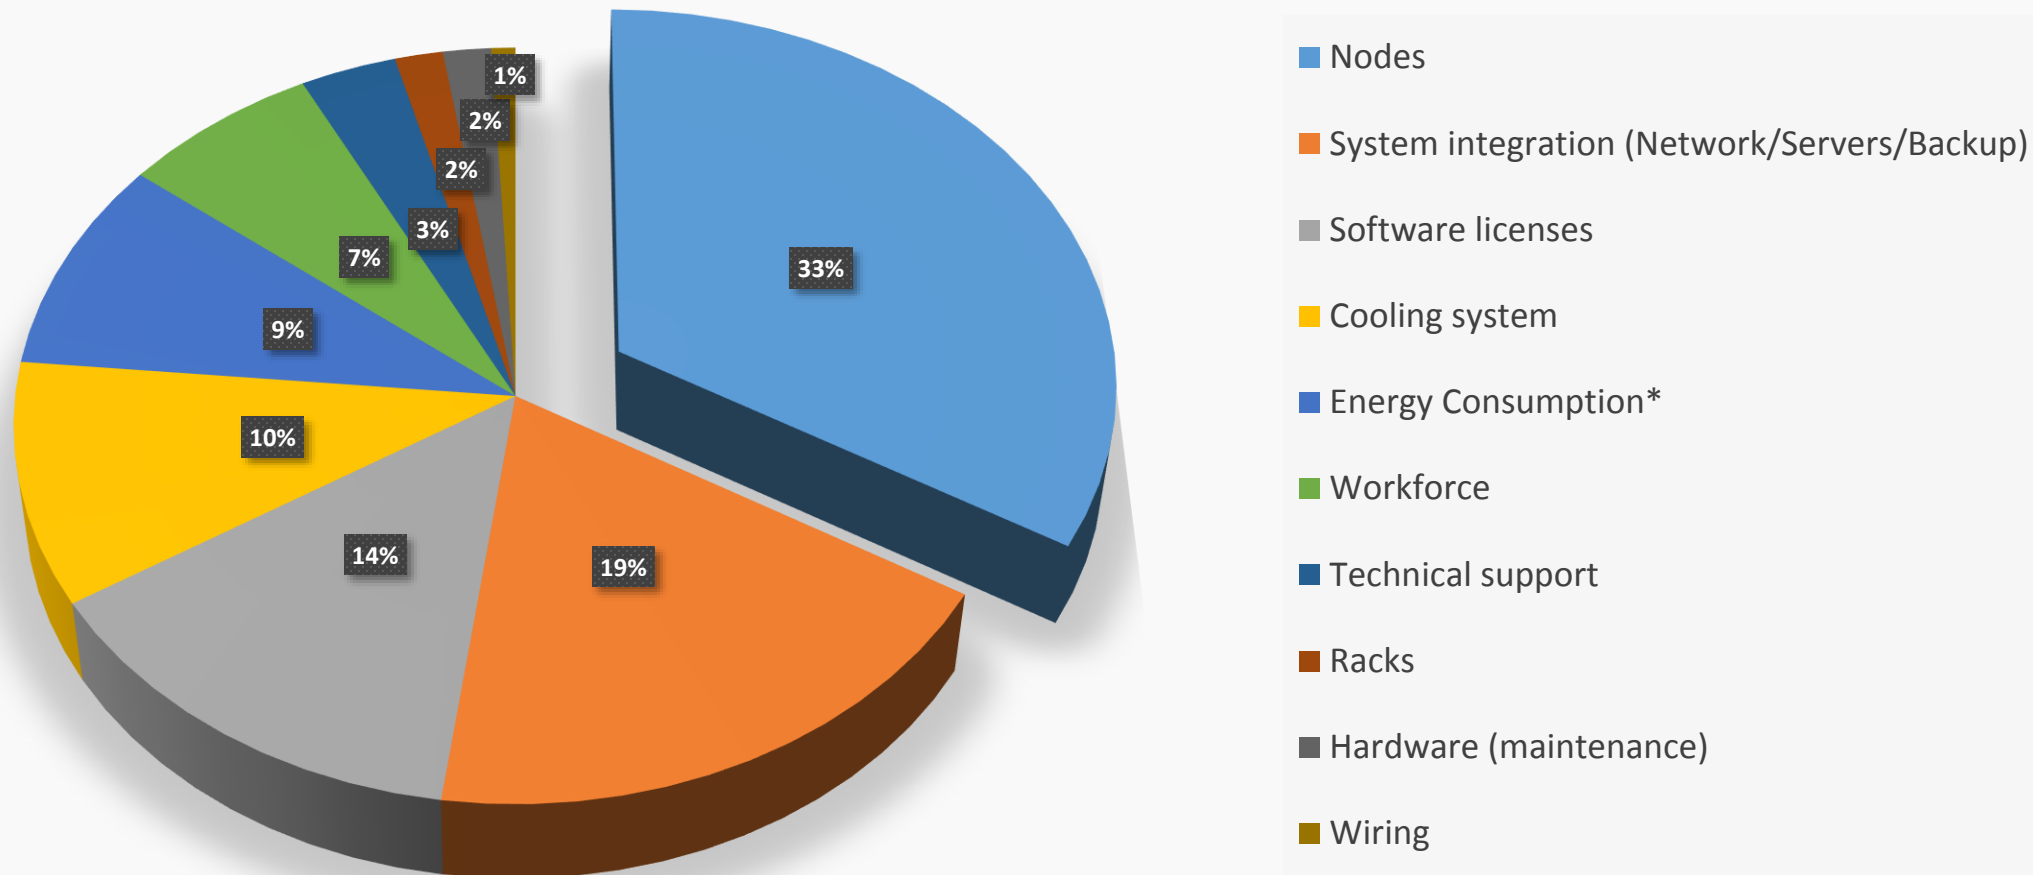

Percentile 3D Rendering Cost Break-up (prorated after 1 computational node)^a

^aScenario: 25,000 hours of render (30 FPS), attained through 15 HPI7 render nodes.

*50% annual effective usage