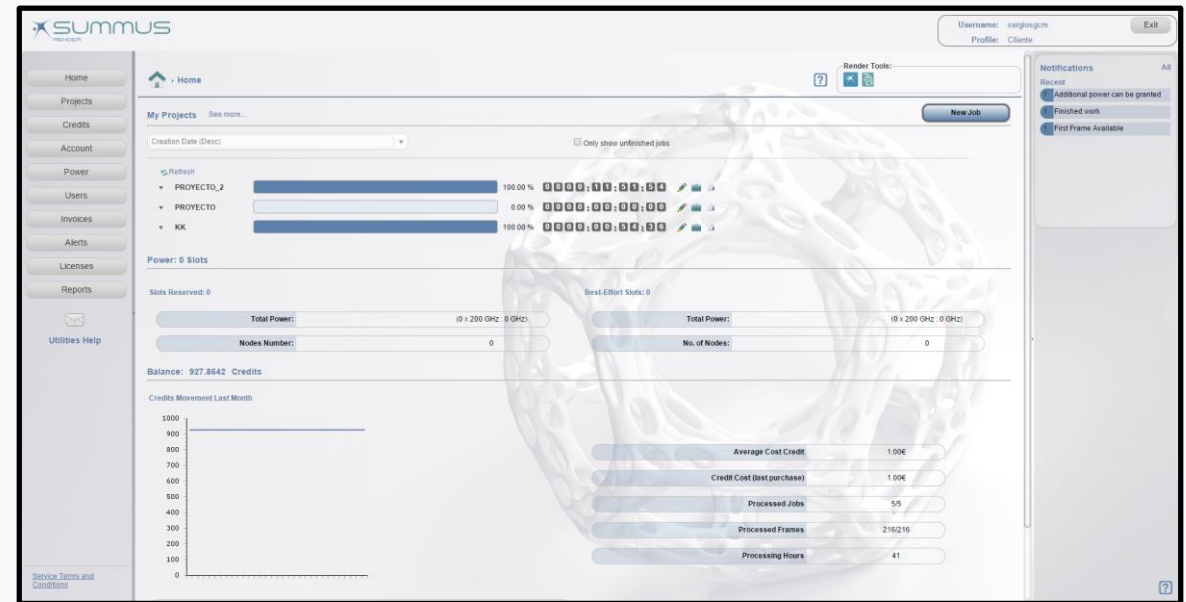

SUMMUS APP

✦ **CUSTOMIZABLE PLATFORM:** Model the platform's Look & Feel after your school's colors and theme.

✦ **ACCOUNT MANAGEMENT:** Manage the account of each student based on the level of 3D rendering required for the academic year.

✦ **REPORTS:** Students can generate reports for each one of their projects.

✦ **FREE TEST:** Get in touch with us if you want to test the APP's functionality and assess the benefits of cloud-based 3D rendering.